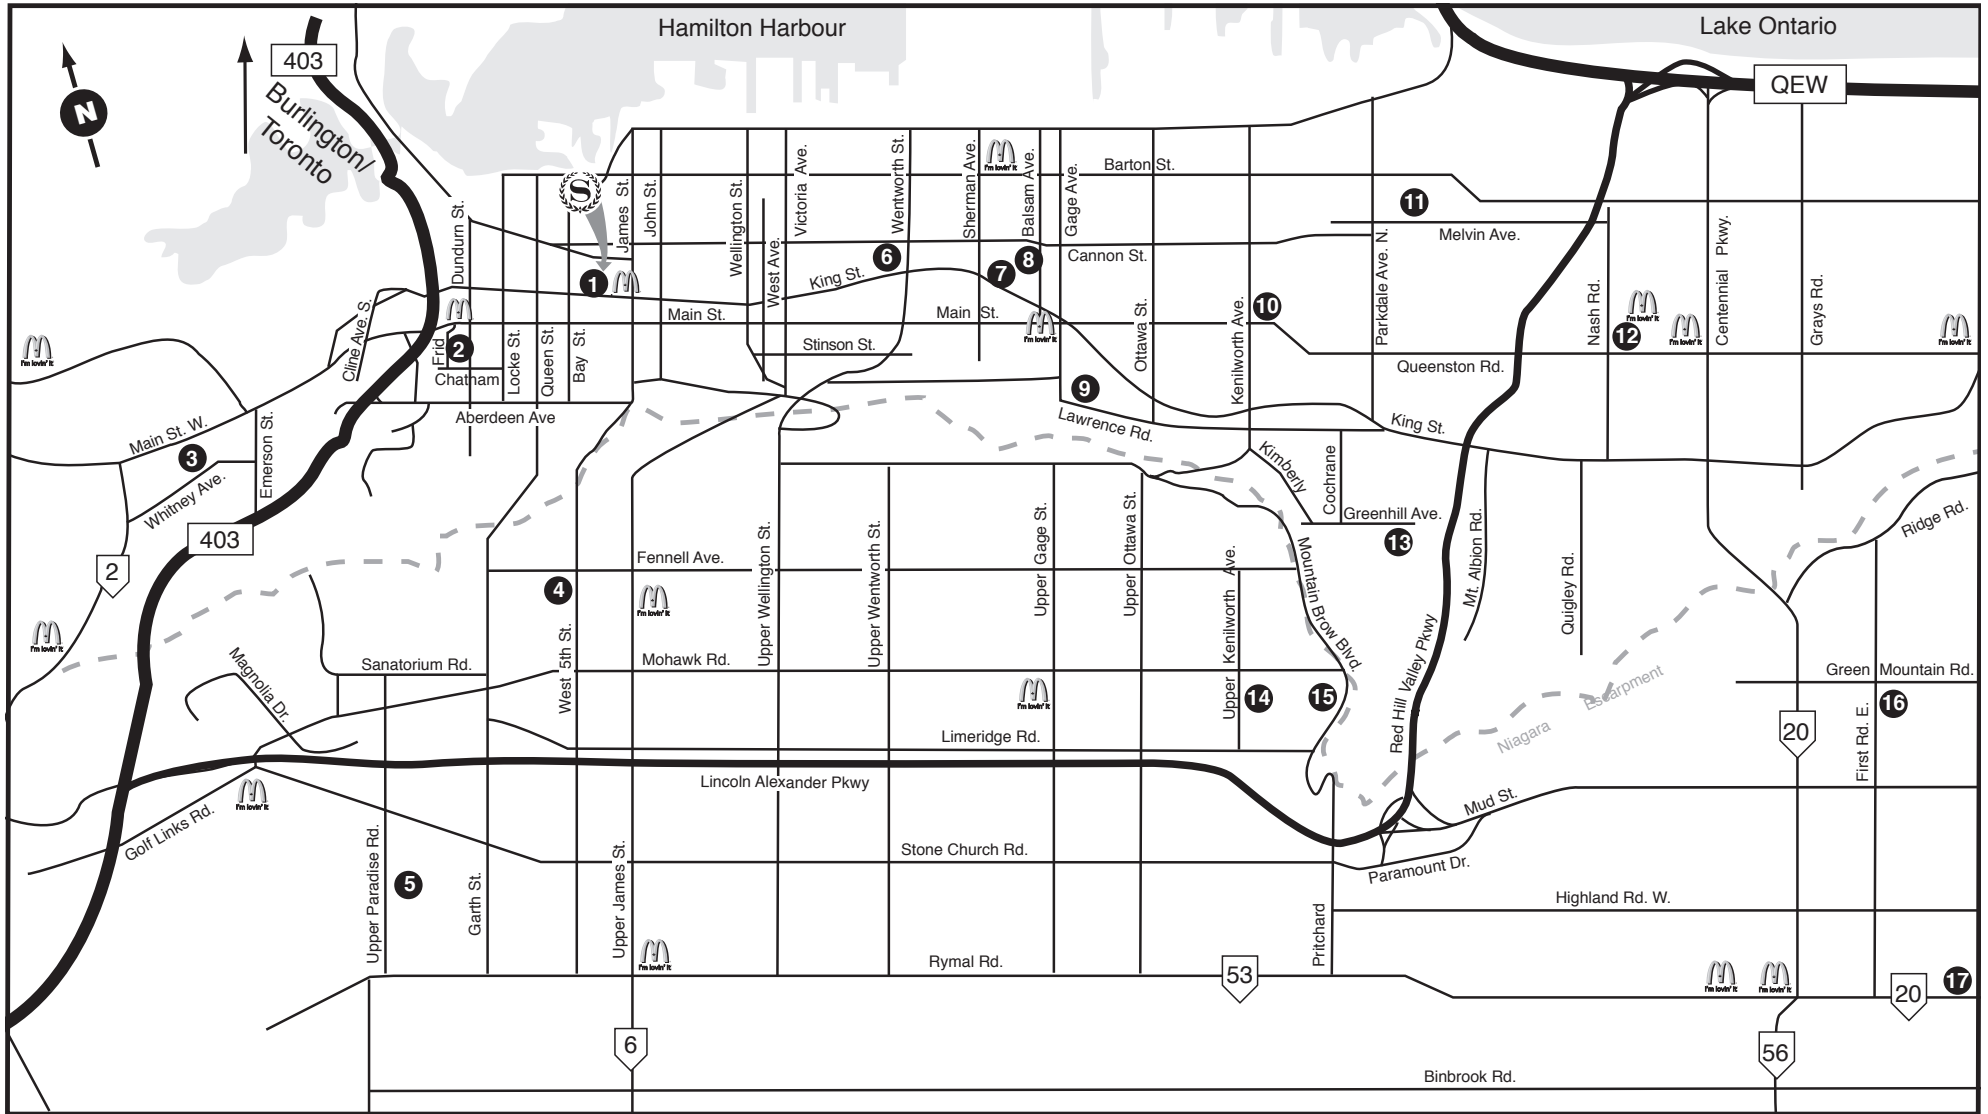

Venues: City of Hamilton

- ① HEADQUARTERS: Sheraton Hamilton Hotel
116 King St W
- ② World Class Gymnastics Club, 9 – 95 Frid St
- ③ St. Mary's High School, 200 Whitney Ave
- ④ Mohawk College, 135 Fennell Ave W
- ⑤ St. Thomas More High School, 1045 Upper Paradise Rd
- ⑥ Cathedral High School, 30 Wentworth St N
- ⑦ Jimmy Thompson Pool, 1055 King St E
- ⑧ Brian Timmis Stadium, 75 Balsam Ave

- ⑨ Rosedale Tennis Club, Lawrence Rd E and Gage Ave
- ⑩ Veterans Service League Club, 1473 Main St E
- ⑪ Skyway Lanes, 235 Melvin Ave
- ⑫ Sisters of St. Joseph, 2757 King St E
- ⑬ Kings Forest Golf Course, 100 Greenhill Ave
- ⑭ Mohawk Sports Park/Bernie Arbour, 1100 Mohawk Rd E
- ⑮ Mohawk 4 Ice Centre, 710 Mountain Brow Blvd
- ⑯ Dofasco Recreation Centre, 388 1st Rd E, Stoney Creek
- ⑰ Hamilton Gun Club, 559 Highway 20 (and 5th Rd E)

McDonald's Restaurant Locations

- 1015 Golf Links Rd.,
Ancaster Meadowlands
- 10 Cootes Dr., Dundas
- 1268 King St. E. @ Delta
- 20 Rymal Rd. E. & Upper James
- 686 Queenston Rd.
- 787 Barton St. E. & Lottridge
- 80 Dundurn St. S. & Main
- 852 Upper Gage & Mohawk

- 970 Upper Wentworth & Kingfisher
- 21 Upper Centennial Pkwy
- 385 Hwy 8 East, Stoney Creek
- 665 Upper James – Mountain Plaza
- 75 Centennial Pkwy – Eastgate Square
- 1051 Hwy #2 West – Ancaster
- 2190 Rymal Road, Wal-mart
- 1 King St., Jackson Square