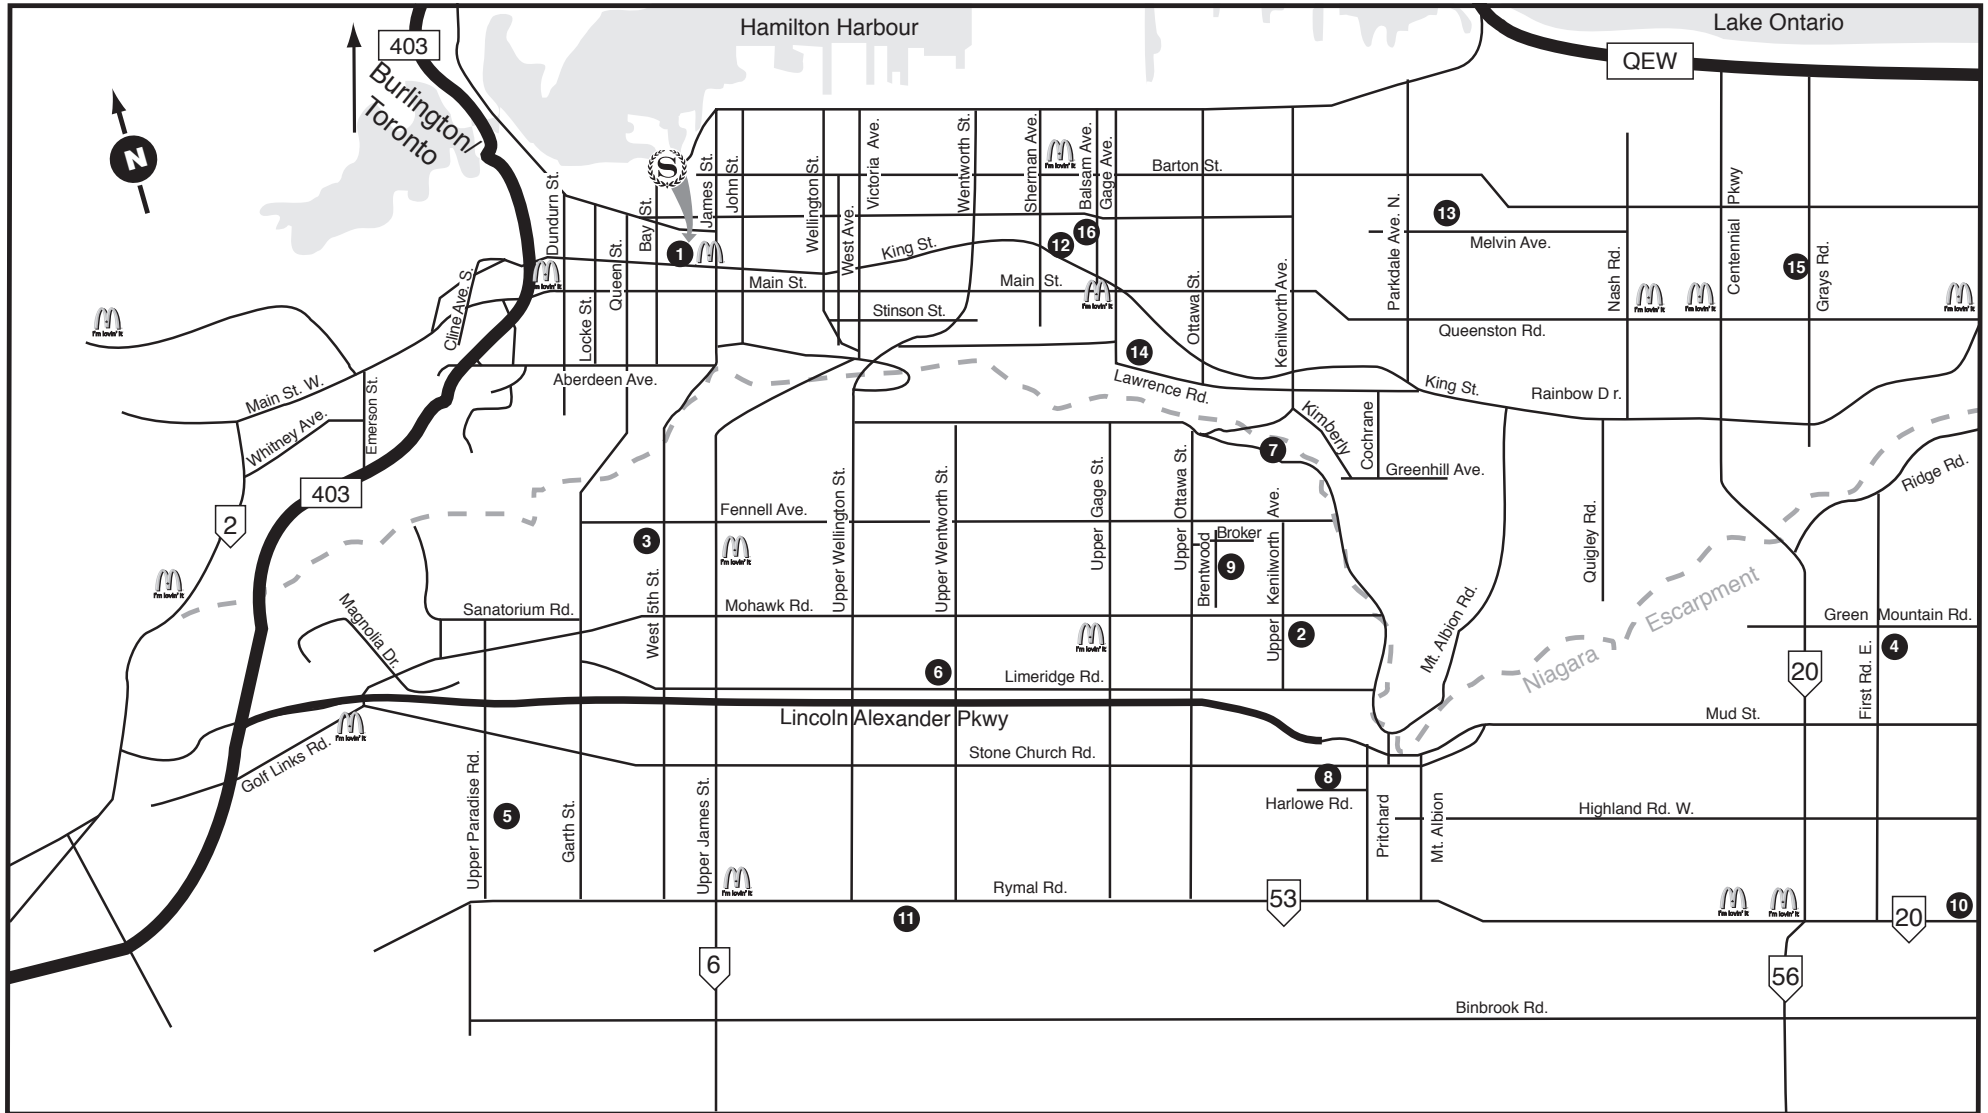

Venues: City of Hamilton

- 1 HEADQUARTERS: Sheraton Hamilton Hotel, 116 King St. W.
- 2 Mohawk Sports Park/Bernie Arbour Stadium
1100 Mohawk Rd. E.
- 3 Mohawk College, West 5th and Fennell Ave.
- 4 Dofasco Recreation Centre, 388 1st Rd. E., Stoney Creek
- 5 St. Thomas More, 1045 Upper Paradise Rd.
- 6 Royal Cdn. Legion Br. #163, 435 Limeridge Rd. E.
- 7 Chedoke Golf Club, 563 Aberdeen Ave. S.
- 8 Hamilton Mountain Gymnastics Centre, 30 Harlowe Rd.

- 9 Huntington Park Rec. Centre, 87 Brentwood Dr.
- 10 Hamilton Gun Club, #20 Hwy and 5th Rd. E.
- 11 Turner Park, Rymal Rd., east of Upper Wellington
- 12 Jimmy Thompson Pool, 1055 King St. E.
- 13 Skyway Lanes, 235 Melvin Ave.
- 14 Rosedale Tennis Club, Lawrence Rd. E. at Gage Ave.
- 15 Cardinal Newman High School, 127 Grays Rd., Stoney Creek
- 16 Brian Timmis Stadium: Opening Ceremonies,
75 Balsam Ave. N.

McDonald's Restaurant Locations

- 1015 Golf Links Rd.,
Ancaster Meadowslands
- 10 Cootes Dr., Dundas
- 1268 King St. E. @ Delta
- 20 Rymal Rd. E. & Upper James
- 686 Queenston Rd.
- 787 Barton St. E. & Lottridge
- 80 Dundurn St. S. & Main
- 852 Upper Gage & Mohawk

- 970 Upper Wentworth & Kingfisher
- 21 Upper Centennial Pkwy
- 385 Hwy 8 East, Stoney Creek
- 665 Upper James – Mountain Plaza
- 75 Centennial Pkwy – Eastgate Square
- 1051 Hwy #2 West – Ancaster
- 2190 Rymal Road, Wal-mart
- 1 King St., Jackson Square